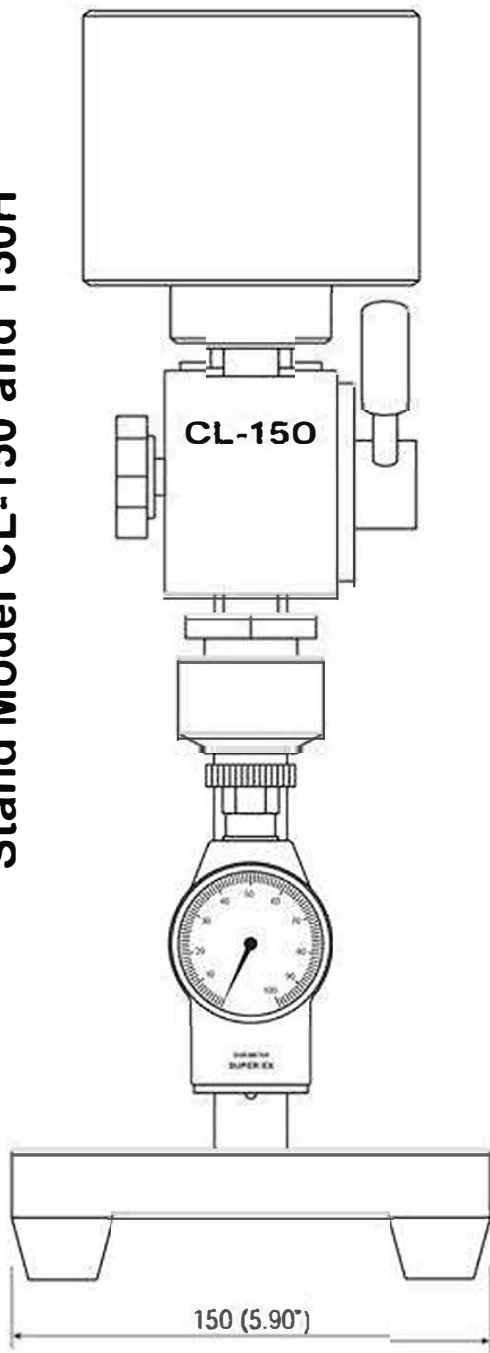

# Asker Durometer Constant Load Stand Model CL-150 and 150H

Dimensions for CL-150L and CL-150H are the same except for the weight.