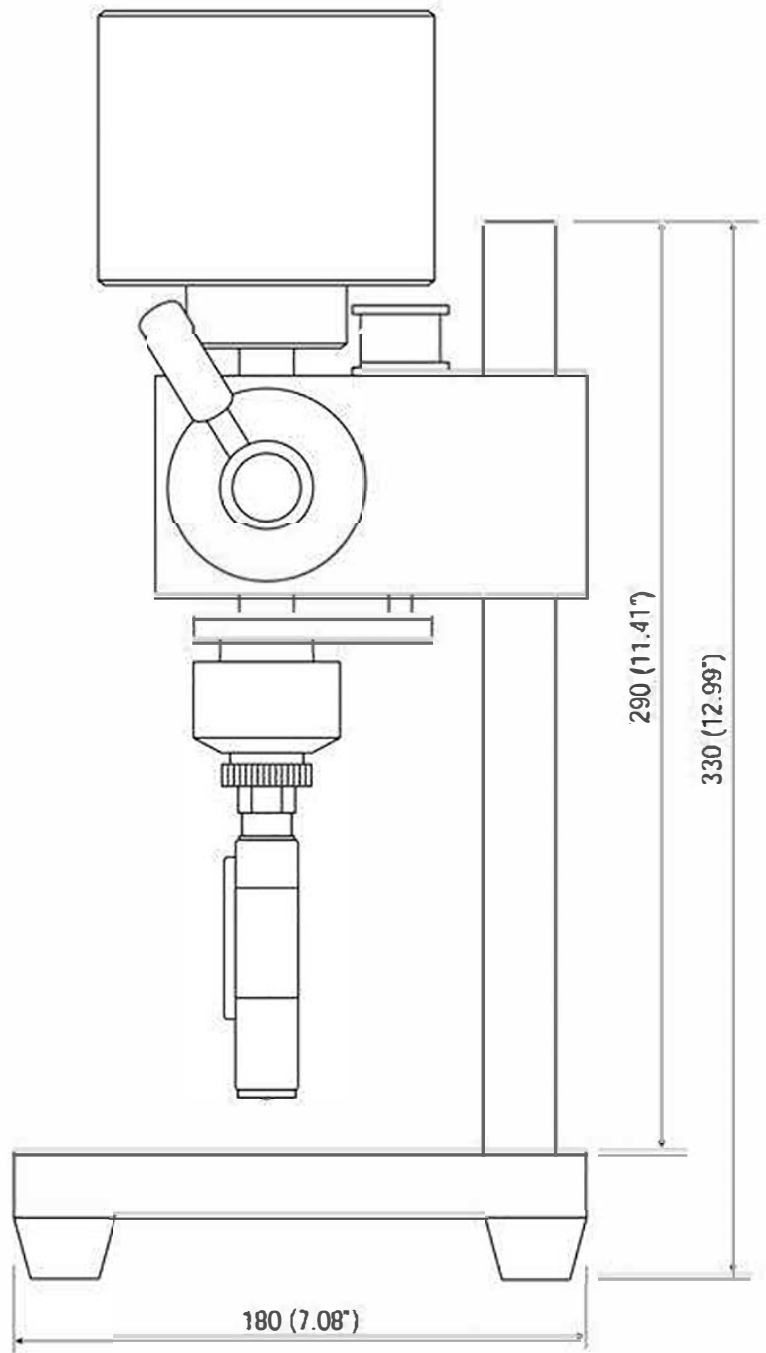

# Asker Durometer Constant Load Stand Model CL-150 and 150H

Dimensions for CL-150L and CL-150H are the same except for the weight.