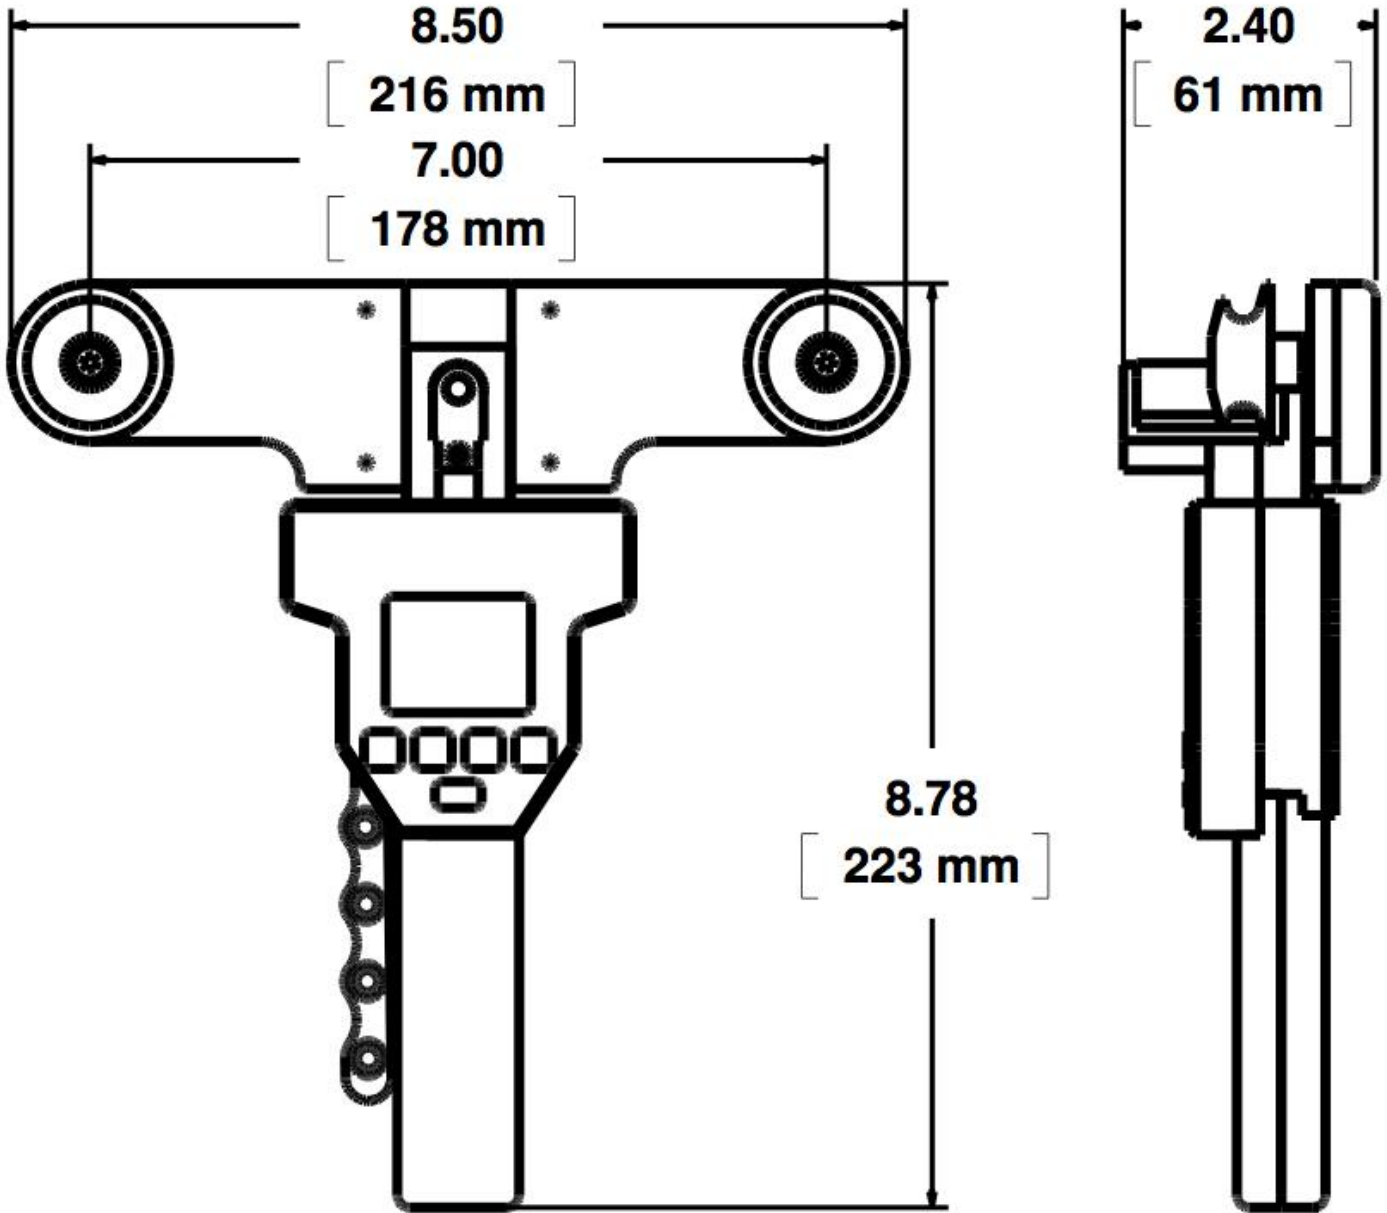

LX-250-1
DIGITAL CABLE TENSION METER
(All Models: LX-250-1 and LX-500-1)

TENSITRON_{INC.}

LXR-250-1
DIGITAL CABLE TENSION METER
 (All Models: LXR-250-1 and LXR-500-1)

TENSITRON INC.

LX-250-W-1
DIGITAL CABLE TENSION METER
WITH WIDE FACEPLATE
 (All Models: LX-250-W-1 and LX-500-W-1)