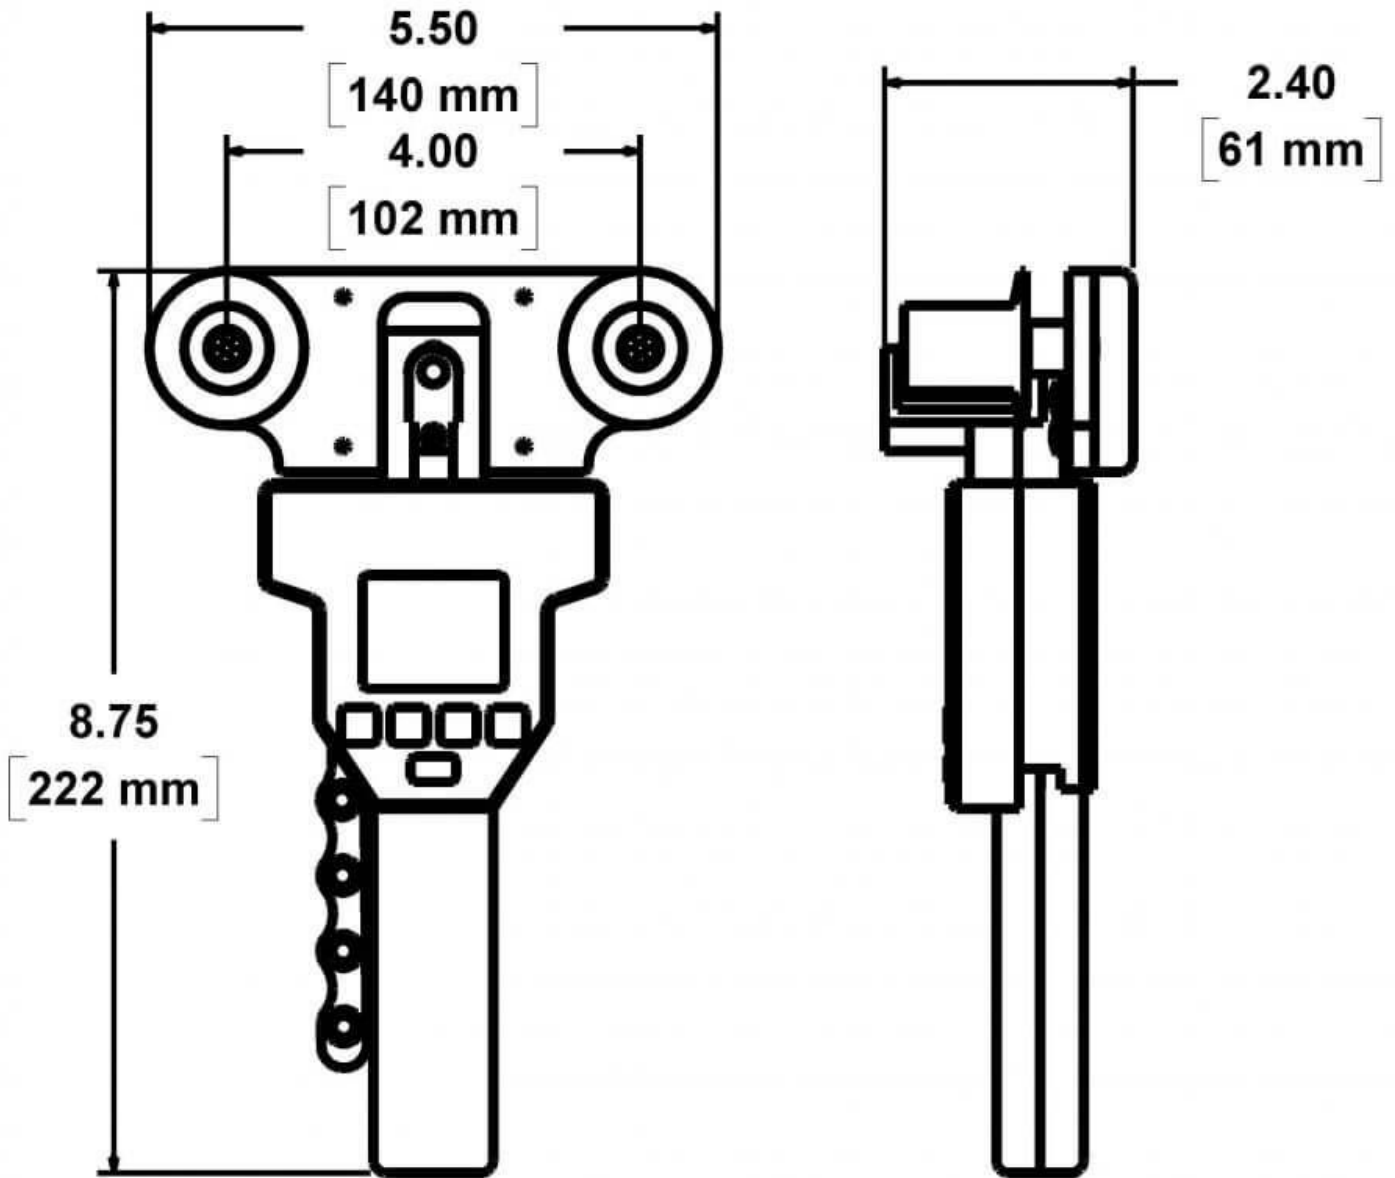

LX-250-1
DIGITAL CABLE TENSION METER
(All Models: LX-250-1 and LX-500-1)

TENSITRON_{INC.}

LXR-250-1
DIGITAL CABLE TENSION METER
 (All Models: LXR-250-1 and LXR-500-1)

TENSITRON INC.

LX-250-W-1
DIGITAL CABLE TENSION METER
WITH WIDE FACEPLATE
 (All Models: LX-250-W-1 and LX-500-W-1)